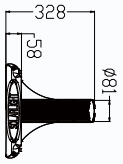

Thor

Patented Integrated solar street lights

PARAMETERS

Item number	Solar Panel	LED	Fixture Wattage	Lumens (lm)	LiFePo4 Battery	CTN Dimension LxWxH (mm)	Spigot (Φmm)
Thor-40	18V 60W	5050	40W	7,600	12.8V 24AH	970X415X135	60-80
Thor-60	18V 80W	5050	60W	11,400	12.8V 36AH	1150X415X135	60-80
Thor-80	18V 100W	5050	80W	15,200	12.8V 48AH	1470X415X135	60-80
Thor-100	18V 120W	5050	100W	19,000	12.8V 60AH	1620X415X135	60-80
Thor-120	18V 150W	5050	120W	22,800	12.8V 75AH	1780X415X135	60-80

*Mounting Bracket Package Dimensions: 210X330X300mm

40W

60W

80W

100W

120W

Always shining the way forward.

Thor

Patented Integrated solar street lights

Dimension

Always shining the way forward.