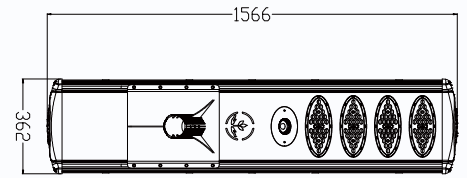

Thor

Patented Integrated solar street lights

PARAMETERS

Item number	Solar Panel	LED	Fixture Wattage	Lumens (lm)	LiFePo4 Battery	CTN Dimension LxWxH (mm)	Spigot (Φmm)
Thor-40	18V 60W	5050	40W	7,600	12.8V 24AH	970X415X135	60-80
Thor-60	18V 80W	5050	60W	11,400	12.8V 36AH	1150X415X135	60-80
Thor-80	18V 100W	5050	80W	15,200	12.8V 48AH	1470X415X135	60-80
Thor-100	18V 120W	5050	100W	19,000	12.8V 60AH	1620X415X135	60-80
Thor-120	18V 150W	5050	120W	22,800	12.8V 75AH	1780X415X135	60-80

*Mounting Bracket Package Dimensions: 210X330X300mm

40W

60W

80W

100W

120W

Always shining the way forward.

Thor

Patented Integrated solar street lights

Dimension

Always shining the way forward.