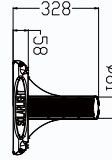

Thor

Patented Integrated solar street lights

PARAMETERS

Item number	Solar Panel	LED	Fixture Wattage	Lumens (lm)	LiFePo4 Battery	CTN Dimension LxWxH (mm)	Spigot (Φmm)
Thor-40	18V 60W	5050	40W	7,600	12.8V 24AH	970X415X135	60-80
Thor-60	18V 80W	5050	60W	11,400	12.8V 36AH	1150X415X135	60-80
Thor-80	18V 100W	5050	80W	15,200	12.8V 48AH	1470X415X135	60-80
Thor-100	18V 120W	5050	100W	19,000	12.8V 60AH	1620X415X135	60-80
Thor-120	18V 150W	5050	120W	22,800	12.8V 75AH	1780X415X135	60-80

*Mounting Bracket Package Dimensions: 210X330X300mm

40W

60W

80W

100W

120W

Always shining the way forward.

Thor

Patented Integrated solar street lights

Dimension

Always shining the way forward.