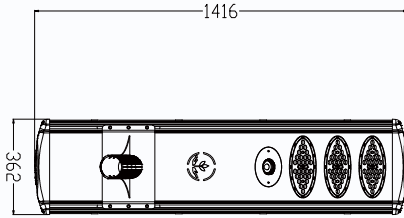

Thor

Patented Integrated solar street lights

PARAMETERS

Item number	Solar Panel	LED	Fixture Wattage	Lumens (lm)	LiFePo4 Battery	CTN Dimension LxWxH (mm)	Spigot (Φmm)
Thor-40	18V 60W	5050	40W	7,600	12.8V 24AH	970X415X135	60-80
Thor-60	18V 80W	5050	60W	11,400	12.8V 36AH	1150X415X135	60-80
Thor-80	18V 100W	5050	80W	15,200	12.8V 48AH	1470X415X135	60-80
Thor-100	18V 120W	5050	100W	19,000	12.8V 60AH	1620X415X135	60-80
Thor-120	18V 150W	5050	120W	22,800	12.8V 75AH	1780X415X135	60-80

*Mounting Bracket Package Dimensions: 210X330X300mm

40W

60W

80W

100W

120W

Always shining the way forward.

Thor

Patented Integrated solar street lights

Dimension

Always shining the way forward.