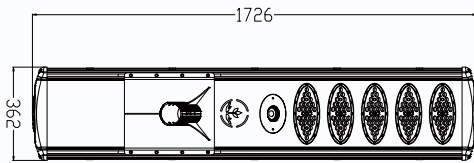

Thor

Patented Integrated solar street lights

PARAMETERS

Item number	Solar Panel	LED	Fixture Wattage	Lumens (lm)	LiFePo4 Battery	CTN Dimension LxWxH (mm)	Spigot (Φmm)
Thor-40	18V 60W	5050	40W	7,600	12.8V 24AH	970X415X135	60-80
Thor-60	18V 80W	5050	60W	11,400	12.8V 36AH	1150X415X135	60-80
Thor-80	18V 100W	5050	80W	15,200	12.8V 48AH	1470X415X135	60-80
Thor-100	18V 120W	5050	100W	19,000	12.8V 60AH	1620X415X135	60-80
Thor-120	18V 150W	5050	120W	22,800	12.8V 75AH	1780X415X135	60-80

*Mounting Bracket Package Dimensions: 210X330X300mm

40W

60W

80W

100W

120W

Always shining the way forward.

Thor

Patented Integrated solar street lights

Dimension

Always shining the way forward.