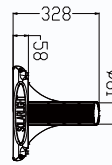

Thor

Patented Integrated solar street lights

PARAMETERS

Item number	Solar Panel	LED	Fixture Wattage	Lumens (lm)	LiFePo4 Battery	CTN Dimension LxWxH (mm)	Spigot (Φmm)
Thor-40	18V 60W	5050	40W	7,600	12.8V 24AH	970X415X135	60-80
Thor-60	18V 80W	5050	60W	11,400	12.8V 36AH	1150X415X135	60-80
Thor-80	18V 100W	5050	80W	15,200	12.8V 48AH	1470X415X135	60-80
Thor-100	18V 120W	5050	100W	19,000	12.8V 60AH	1620X415X135	60-80
Thor-120	18V 150W	5050	120W	22,800	12.8V 75AH	1780X415X135	60-80

*Mounting Bracket Package Dimensions: 210X330X300mm

40W

60W

80W

100W

120W

Always shining the way forward.

Thor

Patented Integrated solar street lights

Dimension

Always shining the way forward.