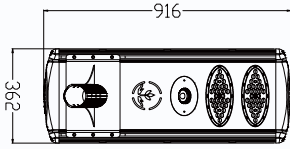

Thor

Patented Integrated solar street lights

PARAMETERS

Item number	Solar Panel	LED	Fixture Wattage	Lumens (lm)	LiFePo4 Battery	CTN Dimension LxWxH (mm)	Spigot (Φmm)
Thor-40	18V 60W	5050	40W	7,600	12.8V 24AH	970X415X135	60-80
Thor-60	18V 80W	5050	60W	11,400	12.8V 36AH	1150X415X135	60-80
Thor-80	18V 100W	5050	80W	15,200	12.8V 48AH	1470X415X135	60-80
Thor-100	18V 120W	5050	100W	19,000	12.8V 60AH	1620X415X135	60-80
Thor-120	18V 150W	5050	120W	22,800	12.8V 75AH	1780X415X135	60-80

*Mounting Bracket Package Dimensions: 210X330X300mm

40W

60W

80W

100W

120W

Always shining the way forward.

Thor

Patented Integrated solar street lights

Dimension

Always shining the way forward.