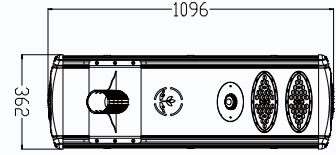

Thor

Patented Integrated solar street lights

PARAMETERS

Item number	Solar Panel	LED	Fixture Wattage	Lumens (lm)	LiFePo4 Battery	CTN Dimension LxWxH (mm)	Spigot (Φmm)
Thor-40	18V 60W	5050	40W	7,600	12.8V 24AH	970X415X135	60-80
Thor-60	18V 80W	5050	60W	11,400	12.8V 36AH	1150X415X135	60-80
Thor-80	18V 100W	5050	80W	15,200	12.8V 48AH	1470X415X135	60-80
Thor-100	18V 120W	5050	100W	19,000	12.8V 60AH	1620X415X135	60-80
Thor-120	18V 150W	5050	120W	22,800	12.8V 75AH	1780X415X135	60-80

*Mounting Bracket Package Dimensions: 210X330X300mm

40W

60W

80W

100W

120W

Always shining the way forward.

Thor

Patented Integrated solar street lights

Dimension

Always shining the way forward.