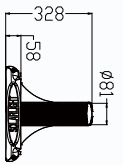

Thor

Patented Integrated solar street lights

PARAMETERS

Item number	Solar Panel	LED	Fixture Wattage	Lumens (lm)	LiFePo4 Battery	CTN Dimension LxWxH (mm)	Spigot (Φmm)
Thor-40	18V 60W	5050	40W	7,600	12.8V 24AH	970X415X135	60-80
Thor-60	18V 80W	5050	60W	11,400	12.8V 36AH	1150X415X135	60-80
Thor-80	18V 100W	5050	80W	15,200	12.8V 48AH	1470X415X135	60-80
Thor-100	18V 120W	5050	100W	19,000	12.8V 60AH	1620X415X135	60-80
Thor-120	18V 150W	5050	120W	22,800	12.8V 75AH	1780X415X135	60-80

*Mounting Bracket Package Dimensions: 210X330X300mm

40W

60W

80W

100W

120W

Always shining the way forward.

Thor

Patented Integrated solar street lights

Dimension

Always shining the way forward.