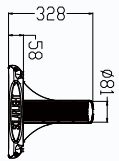

Thor

Patented Integrated solar street lights

PARAMETERS

Item number	Solar Panel	LED	Fixture Wattage	Lumens (lm)	LiFePo4 Battery	CTN Dimension LxWxH (mm)	Spigot (Φmm)
Thor-40	18V 60W	5050	40W	7,600	12.8V 24AH	970X415X135	60-80
Thor-60	18V 80W	5050	60W	11,400	12.8V 36AH	1150X415X135	60-80
Thor-80	18V 100W	5050	80W	15,200	12.8V 48AH	1470X415X135	60-80
Thor-100	18V 120W	5050	100W	19,000	12.8V 60AH	1620X415X135	60-80
Thor-120	18V 150W	5050	120W	22,800	12.8V 75AH	1780X415X135	60-80

*Mounting Bracket Package Dimensions: 210X330X300mm

40W

60W

80W

100W

120W

Always shining the way forward.

Thor

Patented Integrated solar street lights

Dimension

Always shining the way forward.