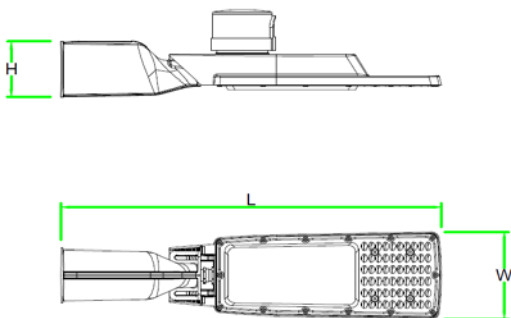

### Product Photo

### Reference Project Photo

Model Number	Product	Nominal Power (W)	# of LEDs	Flux @ 5000K (lm)	Dimensions (mm)	Warranty
RL15S1015	Aura-S	15	37	2,250	410*164*76	5 Years
RL15S1020		20	53	3,000		
RL15S1030		30	69	4,500		
RL15S1040		40	85	6,000		
RL15S1050	Aura-M	50	101	7,500	436*200*76	
RL15S1060		60	118	9,000		
RL15S1070		70	118	10,500		
RL15S1080	Aura-L	80	118	12,000	498*239*76	
RL15S1090		90	138	13,500		
RL15S1100		100	156	15,000		
RL15S1110		110	188	16,500		
RL15S1120		120	188	18,000		
RL15S1130		130	220	19,500		

### Product Dimention