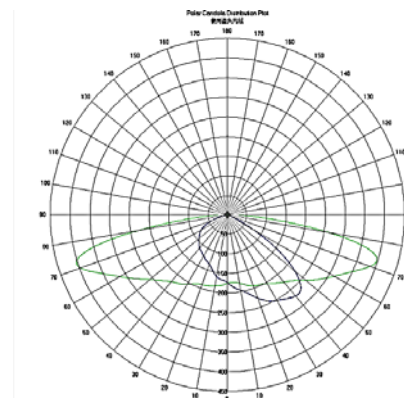

Photometric

Type II