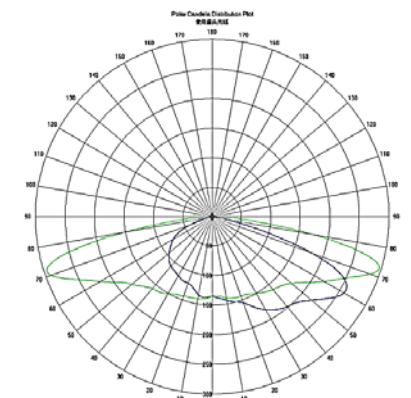

Aura Series LED Street Light

Optical Specs

LED Light Source	Lighting/Lumileds 3030 LEDs
LED Color Temperature	4000K (3000K, 5000K and 6000K optional)
Color Rendering Index	Ra>70(Ra>80 optional)
Light Distribution & LENS Kit	Type II or Type III

Electrical Specs

Input	100-220-240-365V 50/60Hz
Power Factor	>0.95
Surge Protection	10KV(20KV optional)
LED Driver	MOSO LED Driver(Inventronics optional)
Dimming	W/O; 1-10V / DALI / Programmable / NEMA socket / ZHAGA socket
Insulation	Class I or Class II

Other Specs

Operating Temperature & Humidity	-40℃~50℃/10~95RH
Storage Temperature	-20℃~45℃
IP ClaSification	IP65
Opening Driver Chamber	Tool-free
L80 Hours @ 25℃	>93,000 hours
Installation	side entry or post top with tilt angle- 15° -10° -5° 0° 5° 10° 15°

Product Photo

Reference Project Photo

Model Number	Product	Nominal Power (W)	# of LEDs	Flux @ 5000K (lm)	Dimensions (mm)	Warranty
RL15S1015	Aura-S	15	37	2,250	410*164*76	5 Years
RL15S1020		20	53	3,000		
RL15S1030		30	69	4,500		
RL15S1040		40	85	6,000		
RL15S1050	Aura-M	50	101	7,500	436*200*76	
RL15S1060		60	118	9,000		
RL15S1070		70	118	10,500		
RL15S1080	Aura-L	80	118	12,000	498*239*76	
RL15S1090		90	138	13,500		
RL15S1100		100	156	15,000		
RL15S1110		110	188	16,500		
RL15S1120		120	188	18,000		
RL15S1130		130	220	19,500		

Product Dimention

Photometric

Type III